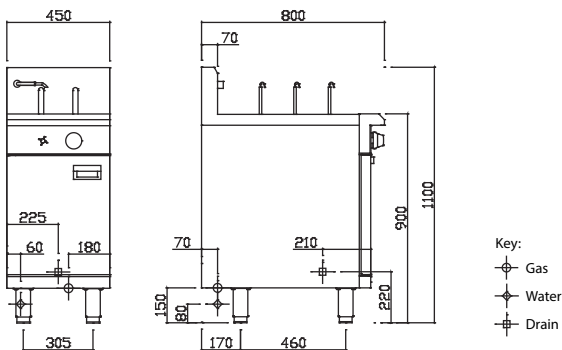

Noodle Cooker

- 63 mj jet burner with pilot, FFD and piezo ignition
- Adjustable thermostat accurately controls water temp
- Water purifying overflow system to remove excess starch
- High temperature cut-out safety mechanism
- Marine grade 1.5mm 316 stainless steel tank
- 35 litre tank capacity
- Tank filter insert 0.9mm 304 stainless steel
- Drain back basket stand 1.2mm 304 stainless steel
- Fixed position rear water spout for efficient tank filling
- Includes 6 baskets 0.7mm 304 perforated stainless steel
- Safety release tank drainage valve at bottom of unit

Overall Construction

- Heavy duty construction
- Constructed 0.9mm 304 stainless steel door
- Fiberfrax Durablanket insulation on both sides of tank
- Welded 1.2mm 304 stainless steel front hob
- Front and side panels 0.9mm 304 stainless steel
- Splashback 1.2 mm 304 stainless steel
- Includes stainless steel legs with 55mm adjustable range

Dimensions

- 450mm x 800mm x 1100mm H
- Working height 900mm
- Weight 74kg
- Packed dimensions 640mm x 860mm x 1260mm H
- Packed weight 94kg

Connections

- Gas 3/4" BSP male
- Gas 180mm from right, 70mm from rear, 150mm from floor
- Supplied with gas regulator (specify Nat or LP on order)
- Water inlet 1/2" copper tube
- Water 60mm from left, 70mm from rear, 80mm from floor
- Drain 1" BSP male
- Drain 225mm from left, 210mm from front, 220mm floor

Cleaning & Servicing

- Easy access to all parts & components from front
- Removable baskets and inserts

Options/Accessories

- Additional noodle baskets
- Joining caps
- RH and LH side shields
- Rear castors

	<u>Model</u>	<u>Description</u>	<u>Nat Gas</u>	<u>LP Gas</u>
	NC-45	6 basket noodle cooker	63 mj	63 mj
	NC-45-A	4 basket & 1 soup pot	63 mj	63 mj