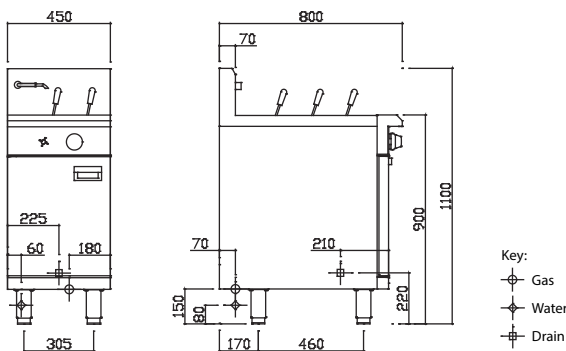

Pasta Cooker

- 63 mj jet burner with pilot, FFD and piezo ignition
- Adjustable thermostat accurately controls water temp
- Water purifying overflow system to remove excess starch
- High temperature cut-out safety mechanism
- Marine grade 1.5mm 316 stainless steel tank
- 35 litre tank capacity
- Tank filter insert 0.9mm 304 stainless steel
- Drain back basket stand 1.2mm 304 stainless steel
- Rear laundry arm with controls located on front panel
- Includes 6 baskets 0.7mm 304 perforated stainless steel
- Safety release tank drainage valve at bottom of unit

Overall Construction

- Heavy duty construction
- Constructed 0.9mm 304 stainless steel door
- Fiberfrax Durablanket insulation on both sides of tank
- Welded 1.2mm 304 stainless steel front hob
- Front and side panels 0.9mm 304 stainless steel
- Splashback 1.2 mm 304 stainless steel

Dimensions

- 450mm x 800mm x 1100mm H
- Working height 900mm
- Weight 74kg
- Packed dimensions 640mm x 860mm x 1260mm H
- Packed weight 94kg

Connections

- Gas 3/4" BSP male
- Gas 180mm from right, 70mm from rear, 150mm from floor
- Supplied with gas regulator (specify Nat or LP on order)
- Water inlet 1/2" copper tube
- Water 60mm from left, 70 mm from rear, 80mm from floor
- Drain 1" BSP male
- Drain 225mm from left, 210mm from front, 220mm floor

Cleaning & Servicing

- Easy access to all parts & components from front
- Removable baskets and inserts

Options/Accessories

- Additional pasta baskets
- Joining caps
- RH and LH side shields
- Rear Castors

Model	Description	Nat Gas	LP Gas
PC-45	6 basket pasta cooker	63 mj	63 mj