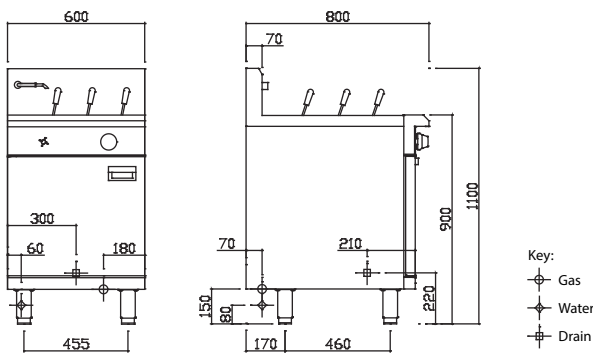

Pasta Cooker

- 78 mj jet burner with pilot, FFD and piezo ignition
- Adjustable thermostat accurately controls water temp
- Water purifying overflow system to remove excess starch
- High temperature cut-out safety mechanism
- Marine grade 1.5mm 316 stainless steel tank
- 50 litre tank capacity
- Tank filter insert 0.9mm 304 stainless steel
- Drain back basket stand 1.2mm 304 stainless steel
- Rear laundry arm with controls located on front panel
- Includes 9 baskets 0.7mm 304 perforated stainless steel
- Safety release tank drainage valve at bottom of unit

Overall Construction

- Heavy duty construction
- Constructed 0.9mm 304 stainless steel door
- Fiberfrax Durablanket insulation on both sides of tank
- Welded 1.2mm 304 stainless steel front hob
- Front and side panels 0.9mm 304 stainless steel
- Splashback 1.2 mm 304 stainless steel

Dimensions

- 600mm x 800mm x 1100mm H
- Working height 900mm
- Weight 84kg
- Packed dimensions 640mm x 860mm x 1260mm H
- Packed weight 104kg

Connections

- Gas 3/4" BSP male
- Gas 180mm from right, 70mm from rear, 150mm from floor
- Supplied with gas regulator (specify Nat or LP on order)
- Water inlet 1/2" copper tube
- Water 60mm from left, 70 mm from rear, 80mm from floor
- Drain 1" BSP male
- Drain 300mm from left, 210mm from front, 220mm floor

Cleaning & Servicing

- Easy access to all parts & components from front
- Removable baskets and inserts

Options/Accessories

- Additional pasta baskets
- Joining caps
- RH and LH side shields
- Rear Castors

Model	Description	Nat Gas	LP Gas
PC-60	9 basket pasta cooker	78 mj	78 mj