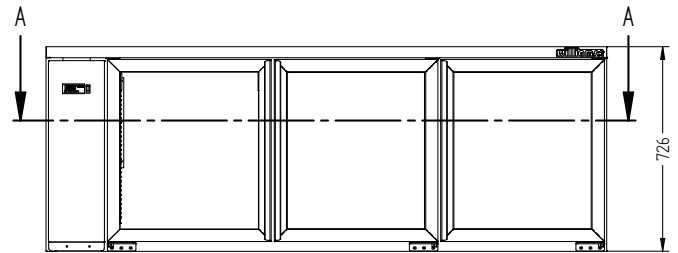

HB3RG

CATEGORY	GENERAL COUNTERS & BACK BARS
RANGE	Boronia
UNIT	REFRIGERATOR
TYPE	REMOTE
DOORS	3

SPECIFICATIONS

CAPACITY LITRES	560
TEMPERATURE	1°C / 4°C
DIMENSIONS - W X D X H (ON 150MM H LEGS) MM	1970 W x 650 D x 875 H
WEIGHT UNPACKED (KG)	150

STANDARD INCLUSIONS ***

DOOR TYPE	Standard: G (Glass Door)
FINISH	B (Black with stainless steel countertop and internal floor) or S (Stainless Steel) interior and exterior excluding rear and under
SHELVES/DOOR	2

ELECTRICAL

POWER SUPPLY	10 amp
POWER CABLE LENGTH (METRES)	2
RUNNING AMPS	1.0

GAS TYPE

REFRIGERANT	R404a
-------------	-------

REFRIGERATION WATTAGES FOR REMOTE UNITS

REMOTE WATTAGES	690 @ -5°C SST
-----------------	----------------