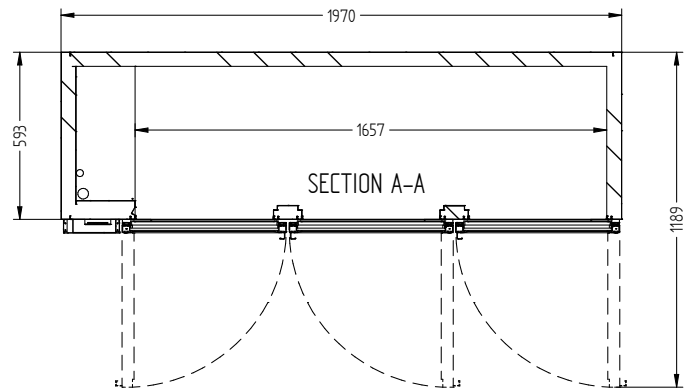

HB3RG

CATEGORY	GENERAL COUNTERS & BACK BARS
RANGE	Boronia
UNIT	REFRIGERATOR
TYPE	REMOTE
DOORS	3

SPECIFICATIONS

CAPACITY LITRES	560
TEMPERATURE	1°C / 4°C
DIMENSIONS - W X D X H (ON 150MM H LEGS) MM	1970 W x 650 D x 875 H
WEIGHT UNPACKED (KG)	150

ELECTRICAL

POWER SUPPLY	10 amp
POWER CABLE LENGTH (METRES)	2
RUNNING AMPS	1.0

GAS TYPE

REFRIGERANT	R404a
-------------	-------

REFRIGERATION WATTAGES FOR REMOTE UNITS

REMOTE WATTAGES	690 @ -5°C SST
-----------------	----------------