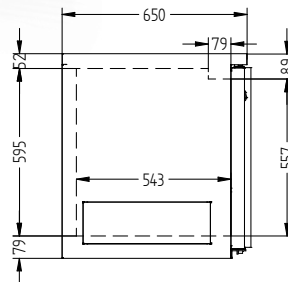

HB3RG

CATEGORY	GENERAL COUNTERS & BACK BARS
RANGE	Boronia
UNIT	REFRIGERATOR
TYPE	REMOTE
DOORS	3

SPECIFICATIONS

CAPACITY LITRES	560
TEMPERATURE	1°C / 4°C
DIMENSIONS - W X D X H (ON 150MM H LEGS) MM	1970 W x 650 D x 875 H
WEIGHT UNPACKED (KG)	150

ELECTRICAL

POWER SUPPLY	10 amp
POWER CABLE LENGTH (METRES)	2
RUNNING AMPS	1.0

GAS TYPE

REFRIGERANT	R404a
-------------	-------

REFRIGERATION WATTAGES FOR REMOTE UNITS

REMOTE WATTAGES	690 @ -5°C SST
-----------------	----------------