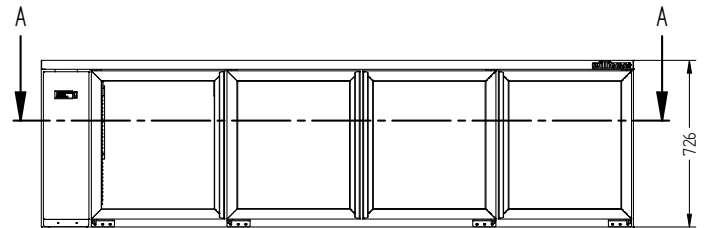

HB4RG

CATEGORY	GENERAL COUNTERS & BACK BARS
RANGE	Boronia
UNIT	REFRIGERATOR
TYPE	REMOTE
DOORS	4

SPECIFICATIONS

CAPACITY LITRES	760
TEMPERATURE	1°C / 4°C
DIMENSIONS - W X D X H (ON 150MM H LEGS) MM	2555 W x 650 D x 875 H
WEIGHT UNPACKED (KG)	180

STANDARD INCLUSIONS ***

DOOR TYPE	Standard: G (Glass Door)
FINISH	B (Black with stainless steel countertop and internal floor) or S (Stainless Steel) interior and exterior excluding rear and under
SHELVES/DOOR	2