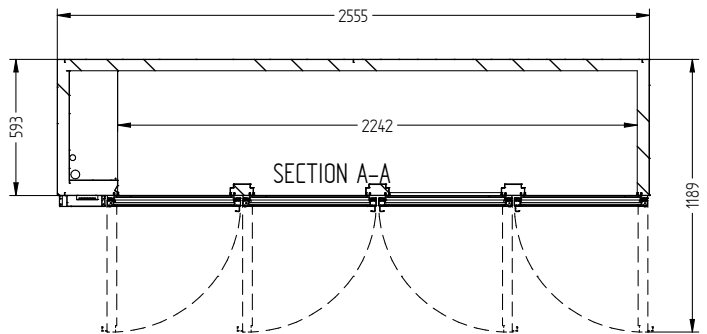

HB4RG

CATEGORY	GENERAL COUNTERS & BACK BARS
RANGE	Boronia
UNIT	REFRIGERATOR
TYPE	REMOTE
DOORS	4

SPECIFICATIONS

CAPACITY LITRES	760
TEMPERATURE	1°C / 4°C
DIMENSIONS - W X D X H (ON 150MM H LEGS) MM	2555 W x 650 D x 875 H
WEIGHT UNPACKED (KG)	180

ELECTRICAL

POWER SUPPLY	10 amp
POWER CABLE LENGTH (METRES)	2
RUNNING AMPS	1.6

GAS TYPE

REFRIGERANT	R404a
-------------	-------

REFRIGERATION WATTAGES FOR REMOTE UNITS

REMOTE WATTAGES	850 @ -5°C SST
-----------------	----------------