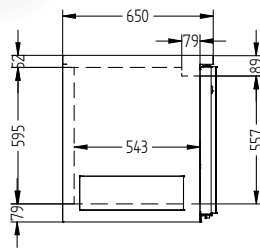

HB4RG

CATEGORY	GENERAL COUNTERS & BACK BARS
RANGE	Boronia
UNIT	REFRIGERATOR
TYPE	REMOTE
DOORS	4

SPECIFICATIONS

CAPACITY LITRES	760
TEMPERATURE	1°C / 4°C
DIMENSIONS - W X D X H (ON 150MM H LEGS) MM	2555 W x 650 D x 875 H
WEIGHT UNPACKED (KG)	180

ELECTRICAL

POWER SUPPLY	10 amp
POWER CABLE LENGTH (METRES)	2
RUNNING AMPS	1.6

GAS TYPE

REFRIGERANT	R404a
-------------	-------

REFRIGERATION WATTAGES FOR REMOTE UNITS

REMOTE WATTAGES	850 @ -5°C SST
-----------------	----------------