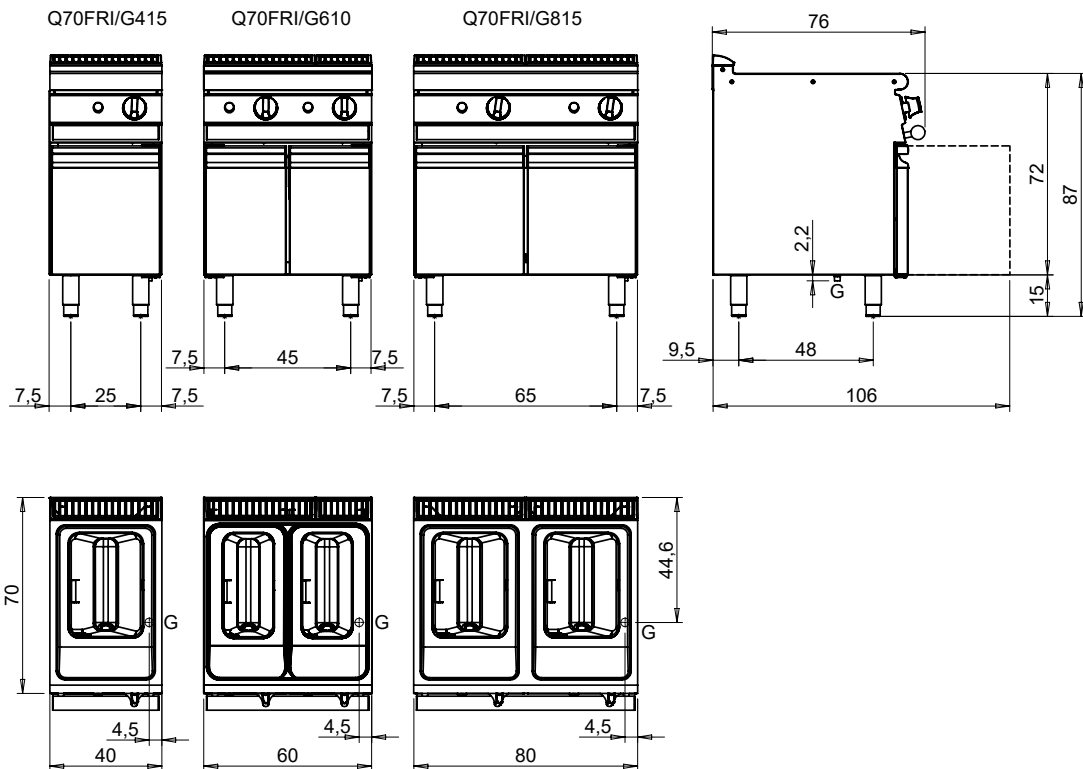

1 BASIN GAS DEEP FAT FRYER 15 LT

QUEEN7

- 15/10 worktop thickness
- Stainless steel, Scotch-Brite finish
- Sturdy and powerful with compact design
- Depth of 700 mm means it will fit the most common configurations
- Catalogue offers more than 300 standard models
- Worktop, base cabinet and oven Versions
- Twin-piece knobs prevent the infiltration of dirt and are watertight
- Gas kitchens having burners with various configurations and power ratings: 3.5 kW - 5.7 kW - 7.0 Kw
- Wide range of accessories

DIMENSIONS	
Width (mm)	400
Depth (mm)	700
Height (mm)	900
Gas connection (∅)	3/4"
Electric connection (V/~ /Hz)	
Cold water connection (∅)	
Hot water connection (∅)	

Cold soft water connection (∅)	
Drain (∅)	
Gas power (Mj/hr)	50
Electric power (kW)	
Plate dimensions (mm)	
Tank capacity (L)	
Tank dimensions (mm)	
Internal oven dimensions (mm)	

MODEL

Q70FRI/G415

CODE

CR1014839

MISURE IN cm - DIMENSIONS IN cm - ABMESSUNGEN IN cm- MESURES EN cm
 MEDIDAS EN cm - MATEN IN cm - DIMENSIONES EN cm

Legenda - Legende - Key - Légende - Leyenda - Legenda - Legenda